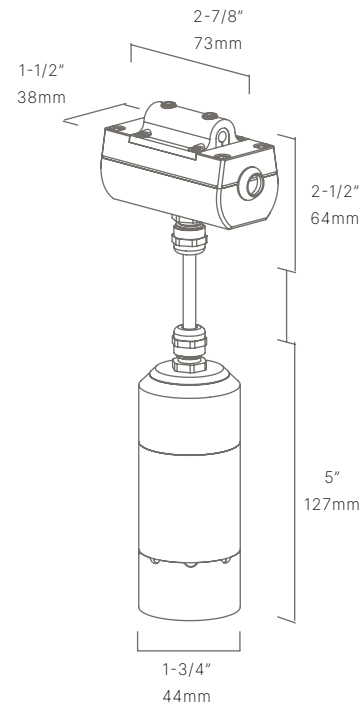

AVAILABLE FINISHES:

FIXTURE DIMENSIONS	L5" x D1-3/4"
LIGHT SOURCE	Included LM11 LED Module
COLOR TEMPERATURES	2700K, 3000K
WATTAGES	6W, 8W, 12W
CRI (RA)	80 CRI
VOLTAGE	12V
DELIVERED LUMENS	345lm (3000K)
DIMMABLE	Yes, Dim to <10% via Transformer
DRIVER	Yes, 12V Integral Constant Current
TRANSFORMER	No, 12V AC/DC Transformer Required
MOUNT	Included J-Box
ACCESSORIES	Yes, Not Included
OPTICS	Yes, Included 15°, 25°, 40° & 60°
FINISH	Included Natural Brass
MATERIAL	Brass
LOCATION	Exterior Wet
CERTIFICATIONS	UL, IP66, IP67, Dark Sky
HOW TO SPECIFY	Call 760.931.2910